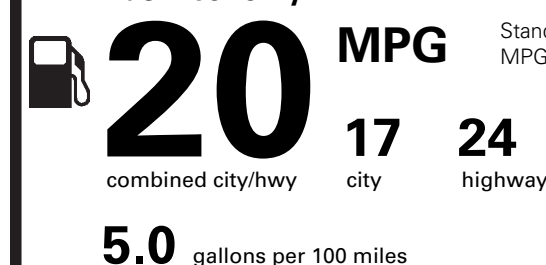

FUNCTIONAL

- 360 DEGREE CAMERA
- CRUISE CONTROL
- INTELLIGENT ACCESS W/PUSH BUTTON START
- LANE-KEEPING SYSTEM
- LINCOLN CONNECT - 4G MODEM WITH WIFI CAPABILITY
- LINCOLN DRIVE MODES
- PIANO KEY SHIFTER
- RAIN-SENSING WIPERS
- REMOTE KEYLESS ENTRY
- REMOTE START
- REVEL AUDIO W/14 SPEAKERS
- SECURICODE™ KEYLESS KEYPAD
- SYNC3® W/ VOICE ACT NAV

SAFETY/SECURITY

- ADVANCETRAC WITH RSC
- AIRBAGS - SAFETY CANOPY
- AUTO HIGH BEAMS
- BLIND SPOT DETECTION W/CTA
- DRIVER/PASS KNEE AIR BAGS
- DUAL STAGE FRONT AIRBAGS
- PERIMETER ALARM
- PERSONAL SAFETY SYSTEM™
- PRE-COLLISION ASSIST W/AEB
- TIRE PRESSURE MONITOR SYS

WARRANTY

- 4YR/50K MILE WARRANTY
- 4YR/50K PICKUPDELIVERY SVC
- 6YR/70K MI POWERTRAIN WARR

INCLUDED ON THIS VEHICLE

1. **EQUIPMENT GROUP 202A**
2. •ELEMENTS PACKAGE PLUS
   - •LINCOLN CO-PILOT 360 PLUS PKG
   - •PANORAMIC VISTA ROOF W/PWR SH
   - •22" MACH ALLOY WHL W/ORNAMENT
   - •LUXURY PACKAGE
   - •CLASS IV TRAILER TOW PACKAGE
   - •ILLUMINATION PACKAGE

(MSRP)
11,625.00

OPTIONAL EQUIPMENT/OTHER

- 2020 MODEL YEAR
- CRYSTAL COPPER MET TINTED CC
- P275/40R22 107 W-RATED TIRES
- 50 STATE EMISSIONS
- FRONT LICENSE PLATE BRACKET

695.00
NO CHARGE
NO CHARGE

PRICE INFORMATION

BASE PRICE	58,700.00
TOTAL OPTIONS/OTHER	12,320.00
TOTAL VEHICLE & OPTIONS/OTHER	71,020.00
DESTINATION & DELIVERY	1,095.00
TOTAL BEFORE DISCOUNTS	72,115.00
EQUIPMENT GROUP SAVINGS	- 1,500.00

EPA DOT Fuel Economy and Environment

Gasoline Vehicle

Fuel Economy

Standard SUVs range from 13 to 101 MPG. The best vehicle rates 136 MPGe.

You spend **$2,500**

more in fuel costs over 5 years compared to the average new vehicle.

Annual fuel cost **$2,000**